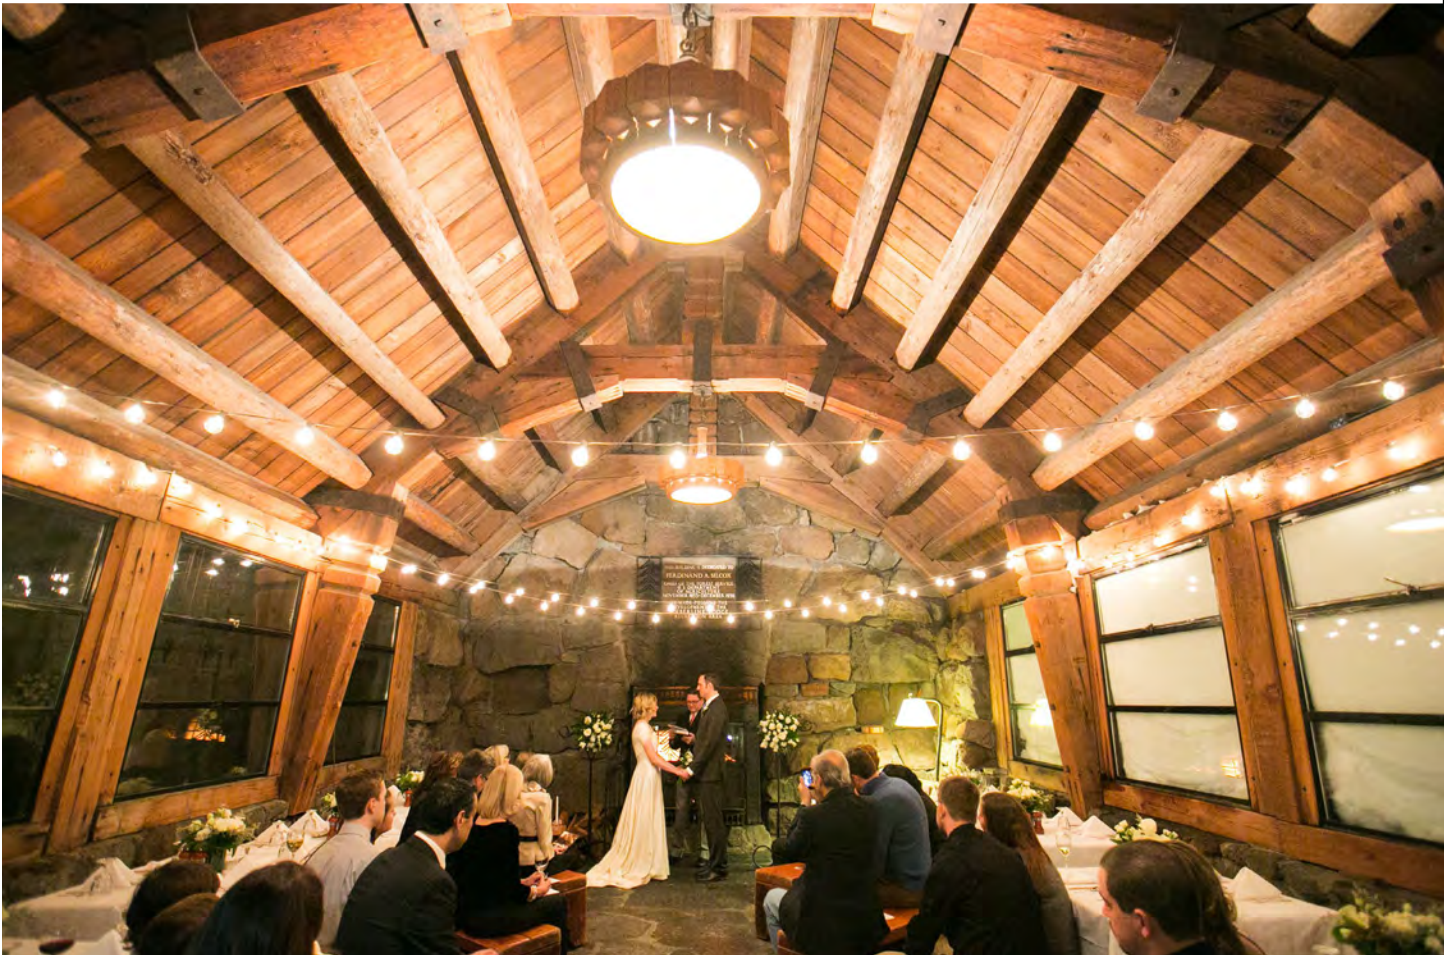

Silcox Hut

Silcox Hut Wedding Package

INCLUDES

Timberline Lodge hotel room

Transportation for each guest to and from Silcox Hut

Silcox Hut reserved from 2:30pm to 11:00pm

Ceremony set theater-style with Silcox benches

Three hours of NW beer and wine service

Double entrée dinner buffet

Sparkling fruit punch

Custom-designed wedding cake

Gourmet coffee and tea service

Table linens

\$153.00 per person
minimum 30 persons

\$3,085.00 Silcox Hut site fee

Add hors d'oeuvres package -inquire for rates

Add an overnight stay that includes Silcox Hut bunkhouse lodging, bedding, breakfast, gratuity, and tax for minimum of 6 people and maximum of 24 people
\$170.00 per person